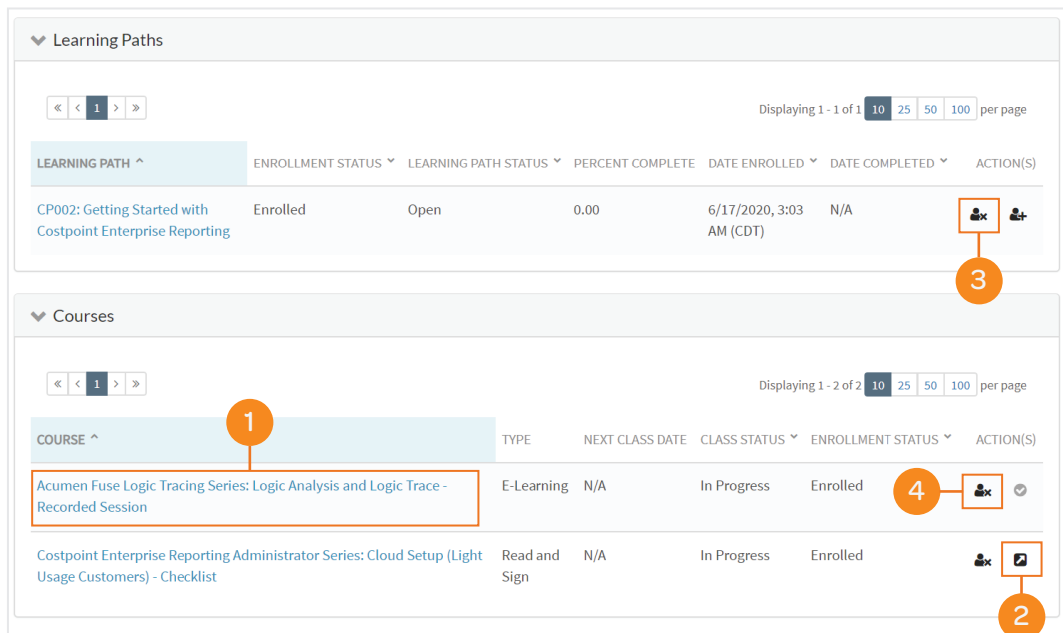

Deltek Learning Zone Maximizing the Learning Profile

The Learning Profile

View all of your current as well as past activity in a single page:

User Information
Shows your user profile details and your selected Product(s) and Role(s)

Learning Paths
Displays the learning paths in which you are enrolled.

Courses
Displays the courses in which you are currently enrolled to.

Course History
Records previously taken courses.

**Course Watch List/
Class Waiting List**
Lists the courses that you are interested in taking if a new class opens.

Learning Profile Functionalities

The Learning Path and Course Sections of the Learning Profile have the following action buttons to perform key tasks.

- 1 **Launch E-Learning Course**
- 2 **View Read and Sign Documents**
- 3 **Drop Learning Path**
- 4 **Drop Class**