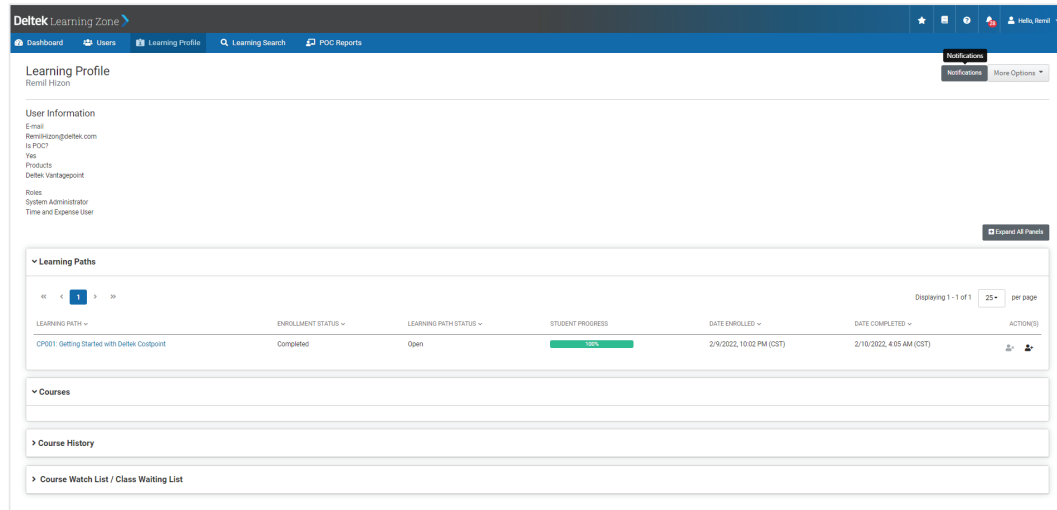

Deltek Learning Zone Maximizing the Learning Profile

The Learning Profile

View all of your current as well as past activity in a single page:

User Information
Shows your user profile details and your selected Product(s) and Role(s)

Learning Paths
Displays the learning paths in which you are enrolled.

Courses
Displays the courses in which you are currently enrolled to.

Course History
Records previously taken courses.

**Course Watch List/
Class Waiting List**
Lists the courses that you are interested in taking if a new class opens.

Learning Profile Functionalities

The Learning Path and Course Sections of the Learning Profile have the following action buttons to perform key tasks.

- 1 **Launch E-Learning Course**
- 2 **View Read and Sign Documents**
- 3 **Drop Learning Path**
- 4 **Drop Class**